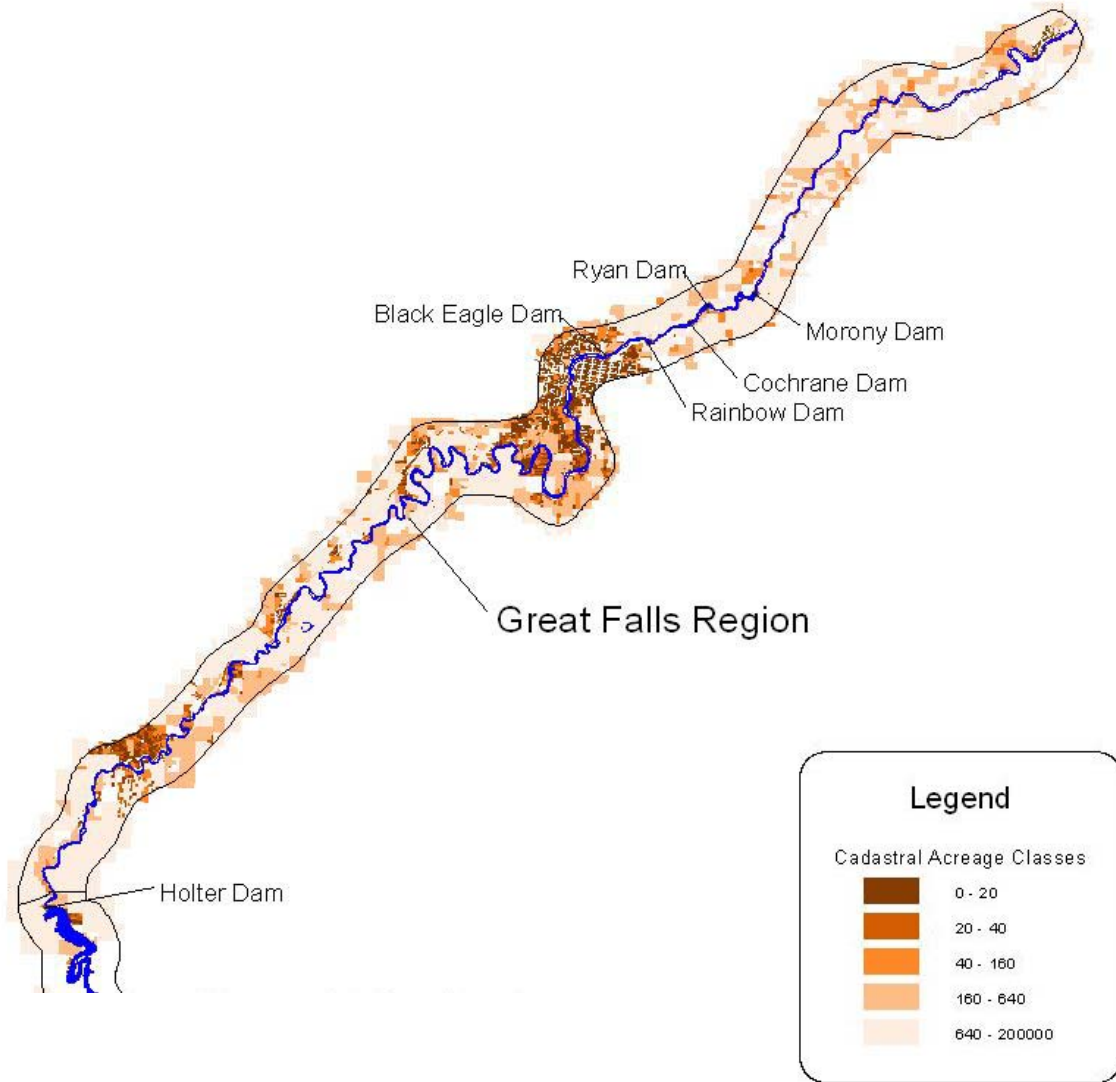

Appendix A5: Regional Private Property Maps

The following maps show location of private properties and structures for each region of the Corridor.

Figure A5-1: Private Properties by Size, Hebgen-Madison Region

Figure A5-2: Structure Locations, Hebgen-Madison Region

Figure A5-3: Private Properties by Size, Hauser-Holter Region

Figure A5-4: Structure Locations, Hauser-Holter Region

Figure A5-5: Private Properties by Size, Great Falls Region

Figure A5-6: Structure Locations, Great Falls Region