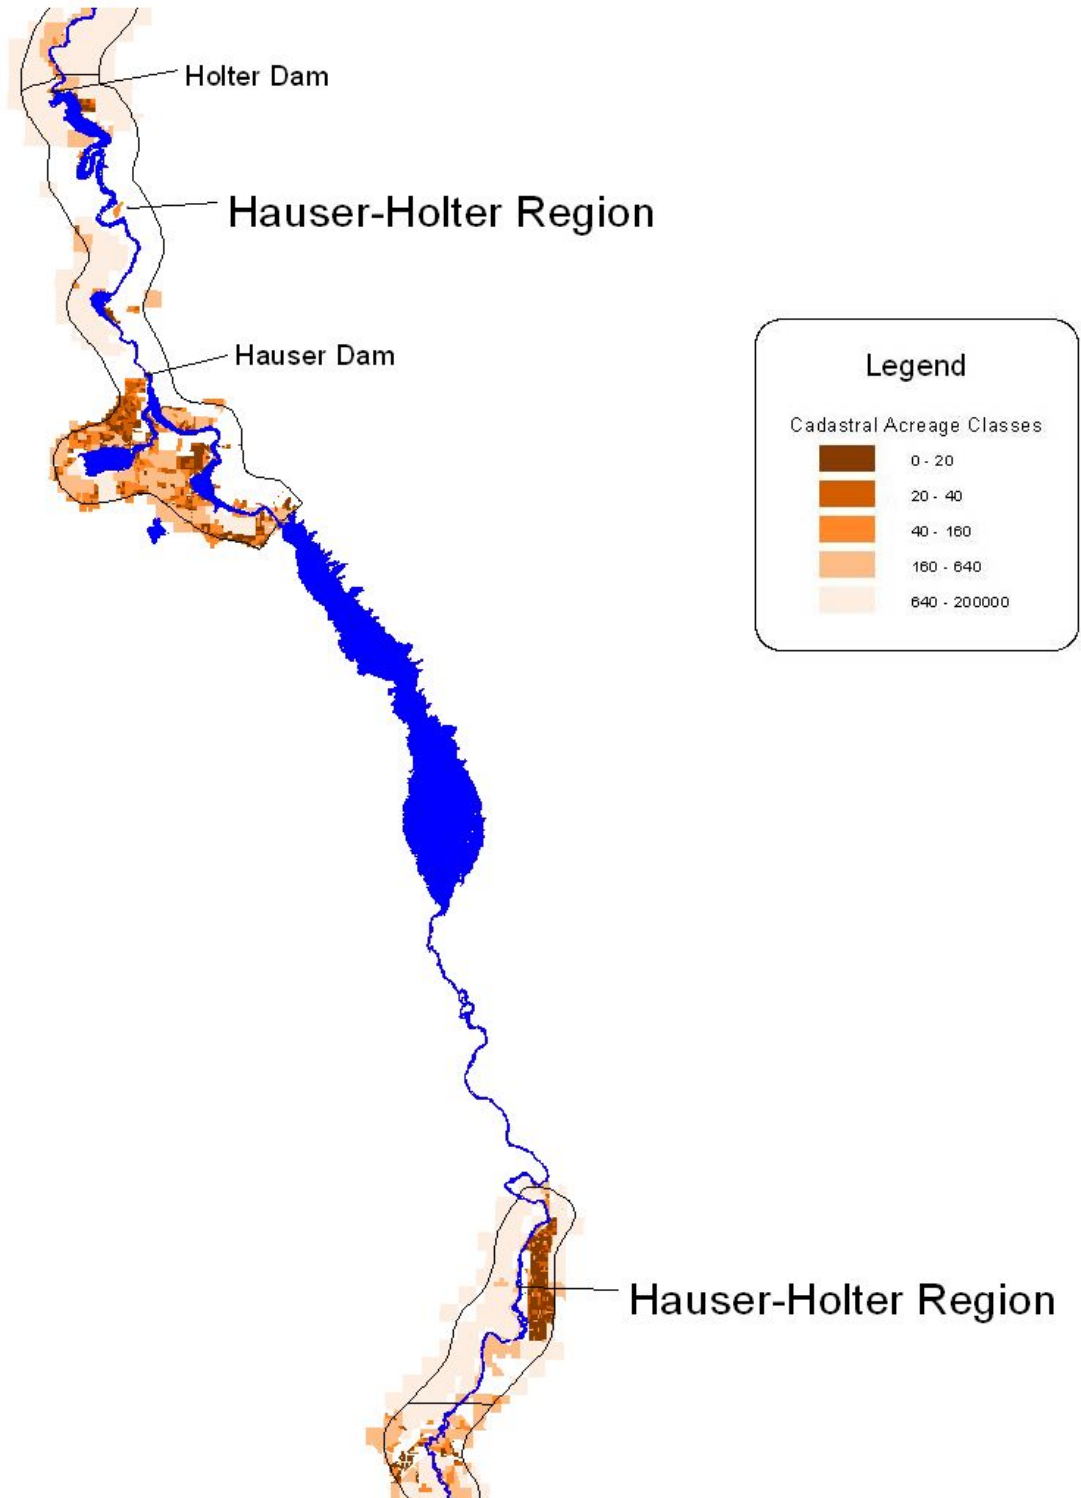

Appendix A5: Regional Private Property Maps

The following maps show location of private properties and structures for each region of the Corridor.

Figure A5-1: Private Properties by Size, Hebgen-Madison Region

Figure A5-2: Structure Locations, Hebgen-Madison Region

Figure A5-3: Private Properties by Size, Hauser-Holter Region

Figure A5-4: Structure Locations, Hauser-Holter Region

Figure A5-5: Private Properties by Size, Great Falls Region

Figure A5-6: Structure Locations, Great Falls Region