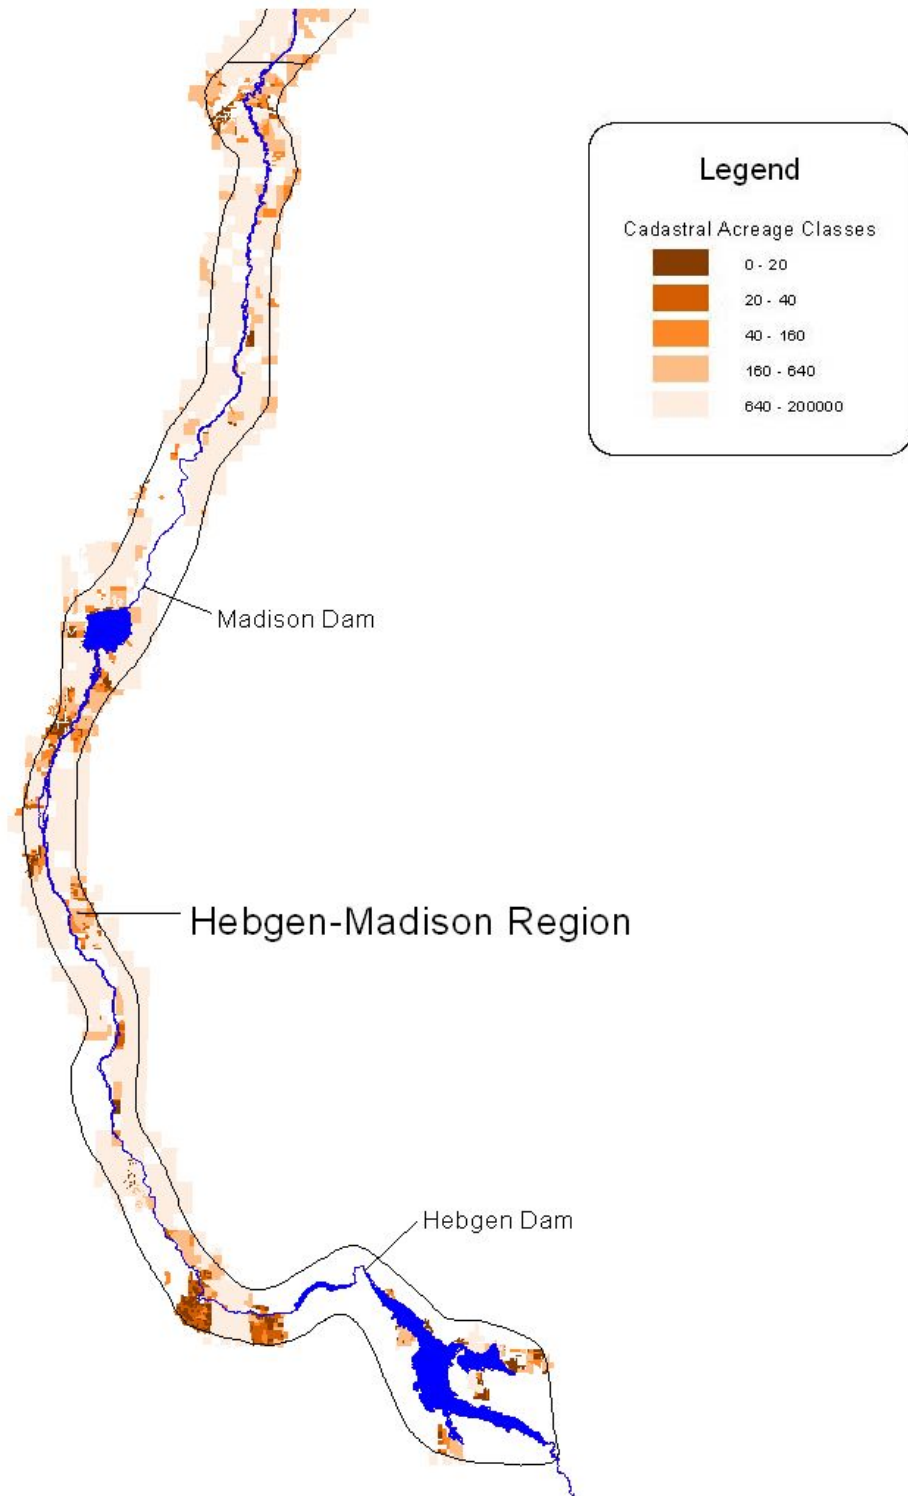

Appendix A5: Regional Private Property Maps

The following maps show location of private properties and structures for each region of the Corridor.

Figure A5-1: Private Properties by Size, Hebgen-Madison Region

Figure A5-2: Structure Locations, Hebgen-Madison Region

Figure A5-3: Private Properties by Size, Hauser-Holter Region

Figure A5-4: Structure Locations, Hauser-Holter Region

Figure A5-5: Private Properties by Size, Great Falls Region

Figure A5-6: Structure Locations, Great Falls Region